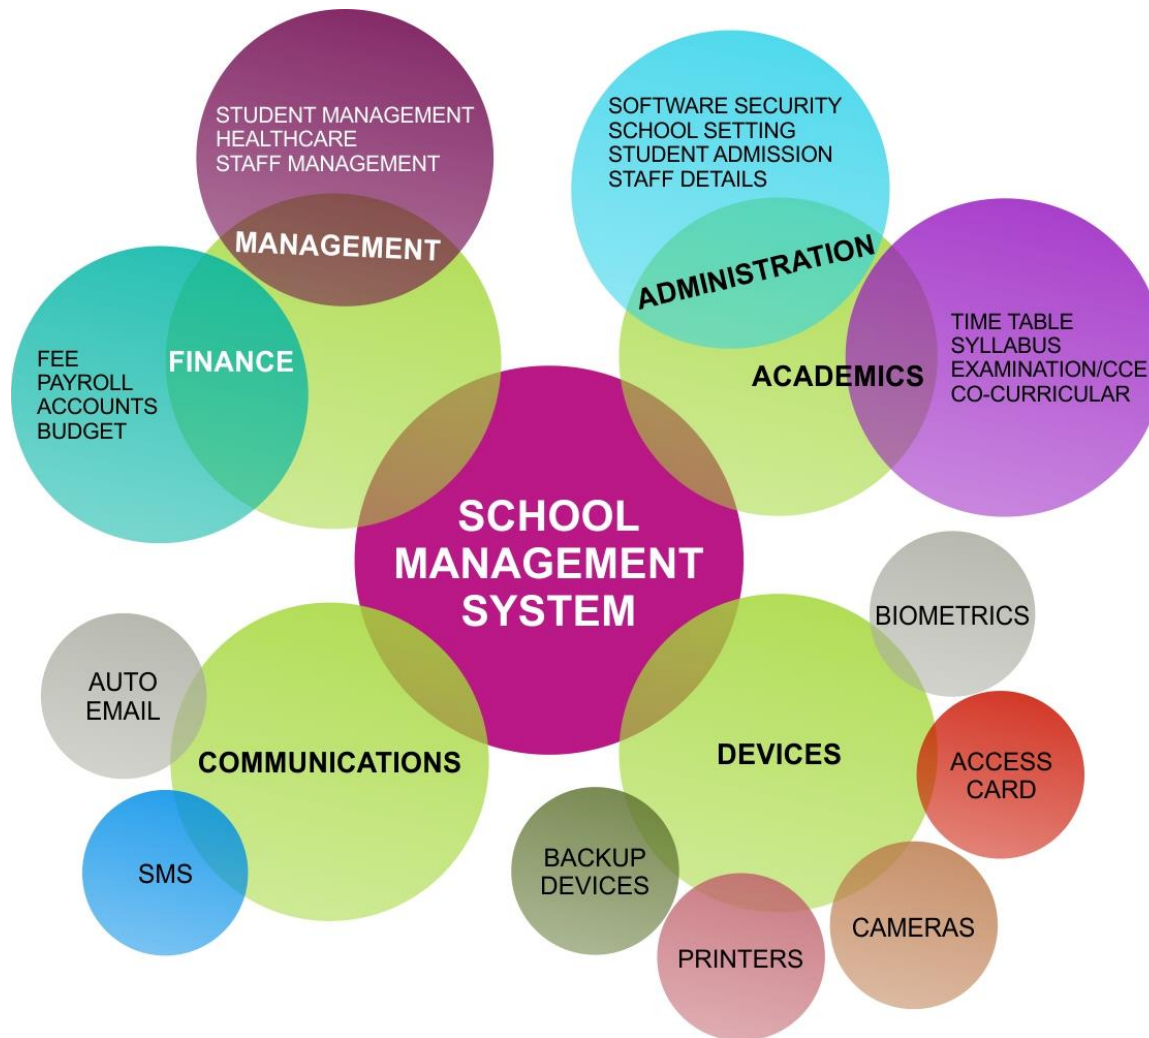

## Phoenix - A flight to School Management System

Phoenix is a state-of-art online school management and administration system, it's a multipurpose school management system which is used by thousands of educational institutions worldwide for all administration, management and learning related activities. Phoenix system is a helping hand to manage students, teachers, employees, courses and all the system and process related to run your institute efficiently.

How would it sound to you if you have software that manages the systems and processes of your school or college? Cool, isn't it? With Phoenix, the best management information system to manage schools and colleges, you can just relax, all features on your finger tip with the power of single click and search on all modules.

# Objective

---

A place where you can manage all student activities and operations at one go. With one click you can get access to complete information of a specific student including- personal details, mailing address, last fee payment details, attendance report, results & performance etc. It is an effective tool which can help you in managing information in the best way.